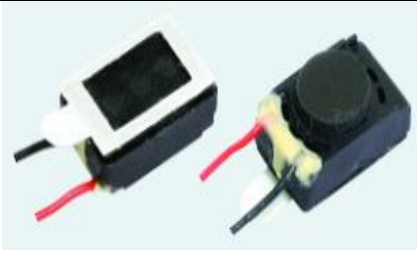

手机受话器系列/Dynamic Receiver

产品目录

PRODUCT RECOMMENDATION

Specifications For Speaker

专业打造优质品质

XXY1107-002

Input Power(W)	10mW MAX:30mW
Impedance	32±15%Ω
SPL at 1KHz	107±3dB (179mV)

XXY10-002