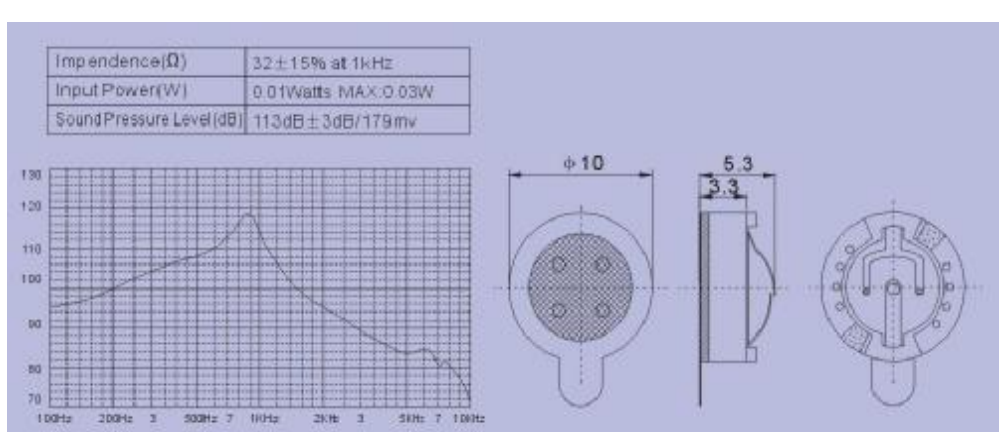

XXY1506-001

手机受话器系列/Dynamic Receiver

产品目录

PRODUCT RECOMMENDATION