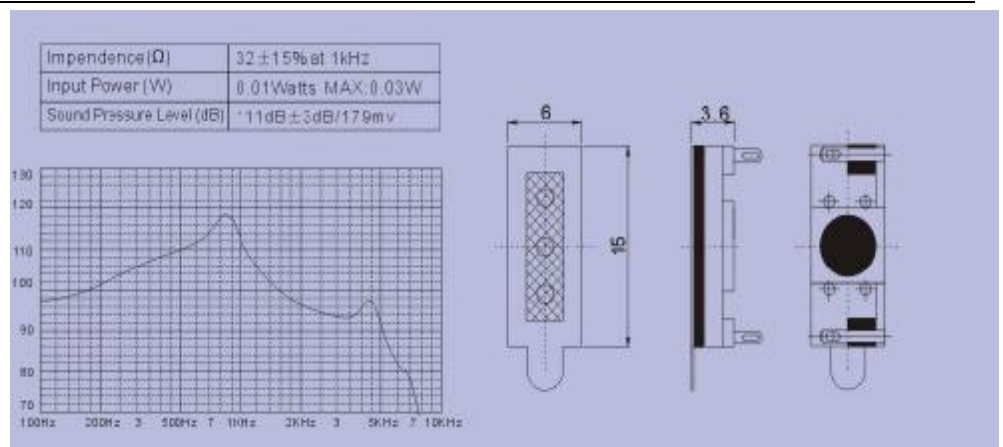

手机受话器系列/Dynamic Receiver

产品目录

PRODUCT RECOMMENDATION