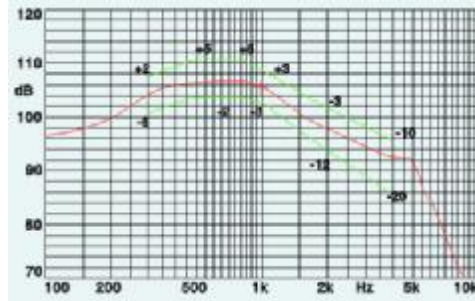

手机受话器系列/Dynamic Receiver

产品目录

PRODUCT RECOMMENDATION

Specifications For Speaker

专业打造优质品质

XXY1107-002

Input Power(W)	10mW MAX:30mW
Impedance	32±15%Ω
SPL at 1KHz	107±3dB (179mV)

XXY10-002

Input Power(W)	5mW MAX:10mW
Impedance	32±15%Ω
SPL at 1KHz	110±3dB (100mV)

XXY10-003

Input Power(W)	30mW MAX:100mW
Impedance	32 ± 15%Ω
SPL at 1KHz	112 ± 3dB (179mV)

XXY08-001

Input Power(W)	5mW MAX:10mW
Impedance	32 ± 15%Ω
SPL at 1KHz	110 ± 3dB (179mV)