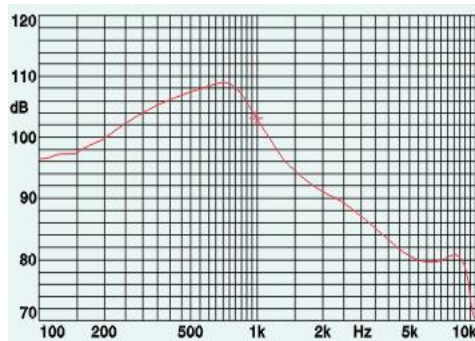

Input Power(W)	30mW MAX:100mW
Impedance	32 ± 15%Ω
SPL at 1KHz	112 ± 3dB (179mV)

XXY08-001