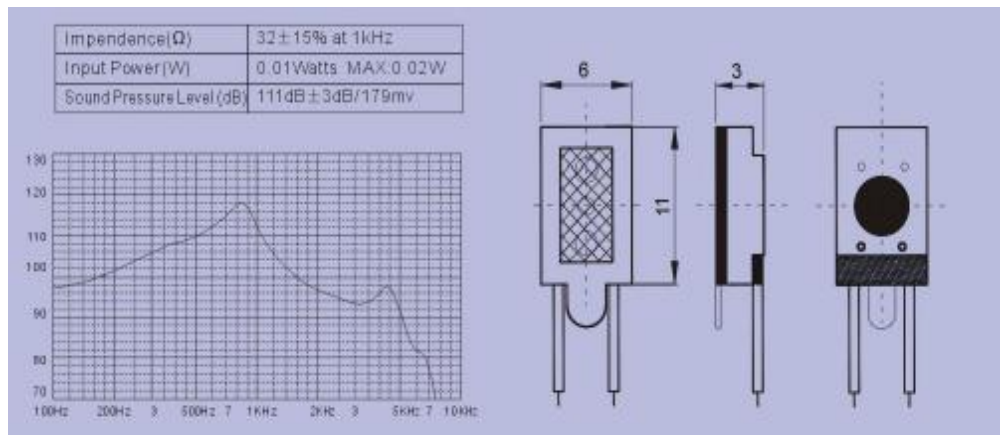

产品目录
PRODUCT RECOMMENDATION

手机受话器系列/Dynamic Receiver