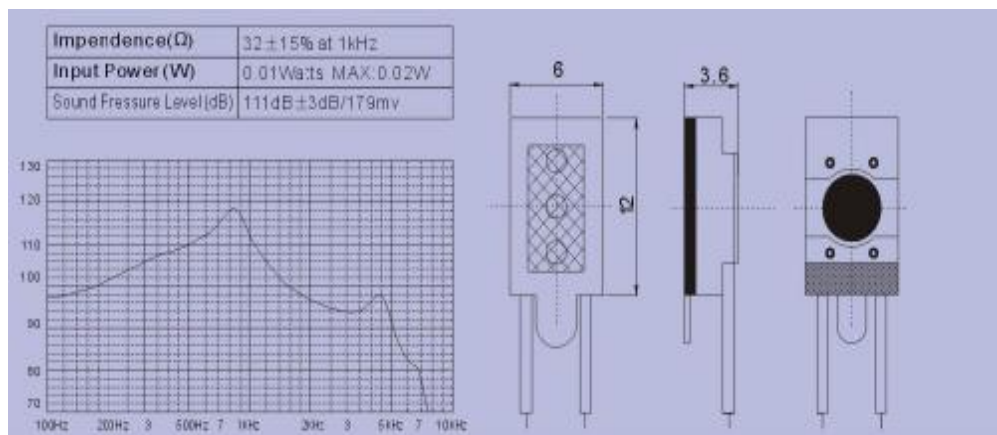

产品目录

PRODUCT RECOMMENDATION

手机受话器系列/Dynamic Receiver

XXY1005-001