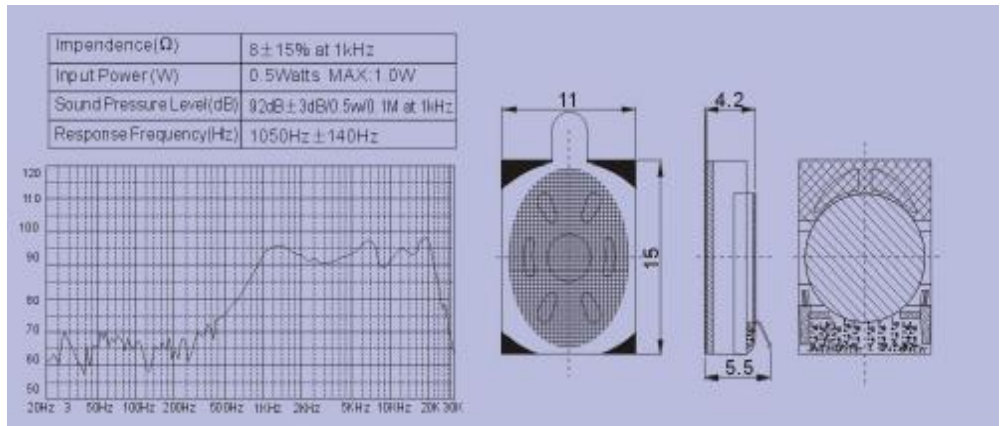

XXY1506-001

手机受话器系列/Dynamic Receiver

产品目录

PRODUCT RECOMMENDATION